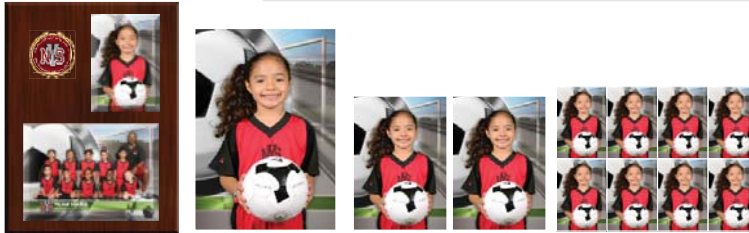

**Prints
starting
under \$10**
Available as
3x5, 5x7, 8x10
and wallet-size.

Team Photo now available as 8x10!

25 Trader Cards

Custom to each sport. Personalized
with the player's photo, name, team
name, position, age, height and
weight. Printed on thick cardstock.

Package A

- 9x12 Large Wooden Plaque
Inserted 3x5 Individual Photo
Inserted 5x7 Team Photo
- 8x10 Individual Photo
- (2) 5x7 Individual Photos
- (8) Individual Wallets

Package B

- 9x12 Large Wooden Plaque
Inserted 3x5 Individual Photo
Inserted 5x7 Team Photo
- (2) 3x5 Individual Photos
- (8) Individual Wallets