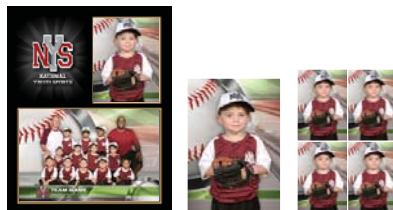

Package D

- 8x10 Cardstock Memory Mate
  Inserted 3x5 Individual Photo
  Inserted 5x7 Team Photo
- 5x7 Individual Photo
- (4) Individual Wallets