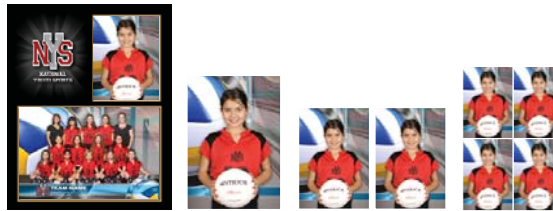

Package A

- 9x12 Large Wooden Plaque
Inserted 3x5 Individual Photo
Inserted 5x7 Team Photo
- 8x10 Individual Photo
- (2) 5x7 Individual Photos
- (8) Individual Wallets

Package B

- 9x12 Large Wooden Plaque
Inserted 3x5 Individual Photo
Inserted 5x7 Team Photo
- (2) 3x5 Individual Photos
- (8) Individual Wallets

Package C

- 8x10 Cardstock Memory Mate
Inserted 3x5 Individual Photo
Inserted 5x7 Team Photo
- 5x7 Individual Photo
- (2) 3x5 Individual Photos
- (4) Individual Wallets

Package D

- 8x10 Cardstock Memory Mate
Inserted 3x5 Individual Photo
Inserted 5x7 Team Photo
- 5x7 Individual Photo
- (4) Individual Wallets