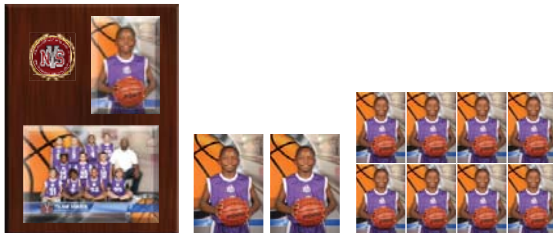

**Prints
starting
under \$10**
Available as
3x5, 5x7, 8x10
and wallet-size.

Team Photo now available as 8x10!

25 Trader Cards

Custom to each sport. Personalized
with the player's photo, name, team
name, position, age, height and
weight. Printed on thick cardstock.

Package A

- 9x12 Large Wooden Plaque
Inserted 3x5 Individual Photo
Inserted 5x7 Team Photo
- 8x10 Individual Photo
- (2) 5x7 Individual Photos
- (8) Individual Wallets

Package B

- 9x12 Large Wooden Plaque
Inserted 3x5 Individual Photo
Inserted 5x7 Team Photo
- (2) 3x5 Individual Photos
- (8) Individual Wallets