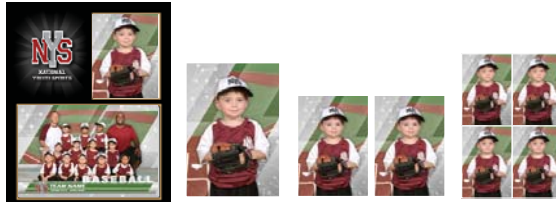

Package C

- 8x10 Cardstock Memory Mate
  Inserted 3x5 Individual Photo
  Inserted 5x7 Team Photo
- 5x7 Individual Photo
- (2) 3x5 Individual Photos
- (4) Individual Wallets