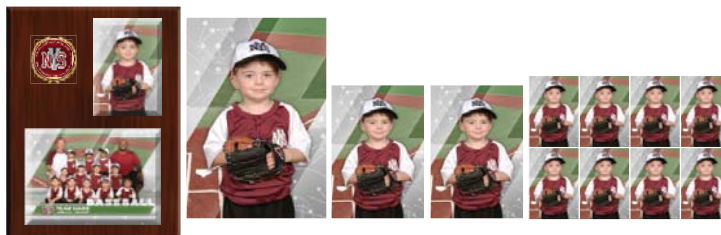

Magazine Cover

Custom to each sport. Personalized with the player's photo, name, and team name. Printed on a glossy 8x10.

Prints starting at \$10 and under

3x5, 5x7, 8x10 and wallet-size.

Package A

- 9x12 Large Wooden Plaque
Inserted 3x5 Individual Photo
Inserted 5x7 Team Photo
- 8x10 Individual Photo
- (2) 5x7 Individual Photos
- (8) Individual Wallets