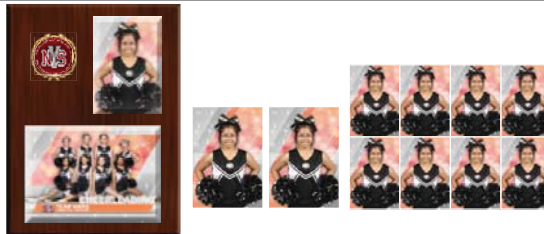

3x5, 5x7, 8x10 and wallet-size.

Package A

- 9x12 Large Wooden Plaque
Inserted 3x5 Individual Photo
Inserted 5x7 Team Photo
- 8x10 Individual Photo
- (2) 5x7 Individual Photos
- (8) Individual Wallets

Package B

- 9x12 Large Wooden Plaque
Inserted 3x5 Individual Photo
Inserted 5x7 Team Photo
- (2) 3x5 Individual Photos
- (8) Individual Wallets

Package C

- 8x10 Cardstock Memory Mate
Inserted 3x5 Individual Photo
Inserted 5x7 Team Photo
- 5x7 Individual Photo
- (2) 3x5 Individual Photos
- (4) Individual Wallets