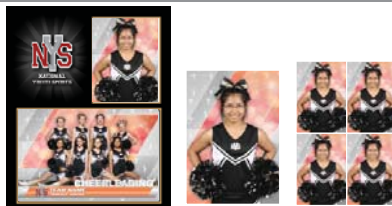

3x5, 5x7, 8x10 and wallet-size.

Package A

- 9x12 Large Wooden Plaque
Inserted 3x5 Individual Photo
Inserted 5x7 Team Photo
- 8x10 Individual Photo
- (2) 5x7 Individual Photos
- (8) Individual Wallets

Package B

- 9x12 Large Wooden Plaque
Inserted 3x5 Individual Photo
Inserted 5x7 Team Photo
- (2) 3x5 Individual Photos
- (8) Individual Wallets

Package C

- 8x10 Cardstock Memory Mate
Inserted 3x5 Individual Photo
Inserted 5x7 Team Photo
- 5x7 Individual Photo
- (2) 3x5 Individual Photos
- (4) Individual Wallets

Package D

- 8x10 Cardstock Memory Mate
Inserted 3x5 Individual Photo
Inserted 5x7 Team Photo
- 5x7 Individual Photo
- (4) Individual Wallets

Package E

- 5x7 Team Photo
- 5x7 Individual Photo
- (4) Individual Wallets