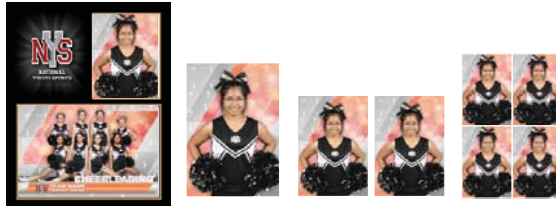

3x5, 5x7, 8x10 and wallet-size.

Package A

- 9x12 Large Wooden Plaque
Inserted 3x5 Individual Photo
Inserted 5x7 Team Photo
- 8x10 Individual Photo
- (2) 5x7 Individual Photos
- (8) Individual Wallets

Package B

- 9x12 Large Wooden Plaque
Inserted 3x5 Individual Photo
Inserted 5x7 Team Photo
- (2) 3x5 Individual Photos
- (8) Individual Wallets

Package C

- 8x10 Cardstock Memory Mate
Inserted 3x5 Individual Photo
Inserted 5x7 Team Photo
- 5x7 Individual Photo
- (2) 3x5 Individual Photos
- (4) Individual Wallets