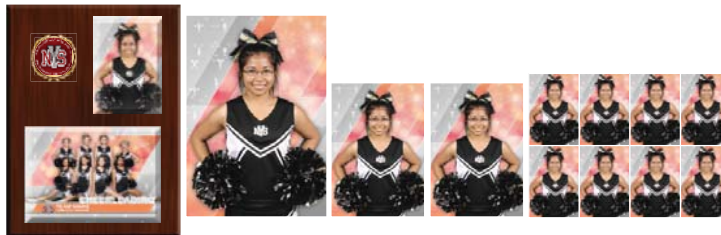

3x5, 5x7, 8x10 and wallet-size.

Package A

- 9x12 Large Wooden Plaque
Inserted 3x5 Individual Photo
Inserted 5x7 Team Photo
- 8x10 Individual Photo
- (2) 5x7 Individual Photos
- (8) Individual Wallets

Package B