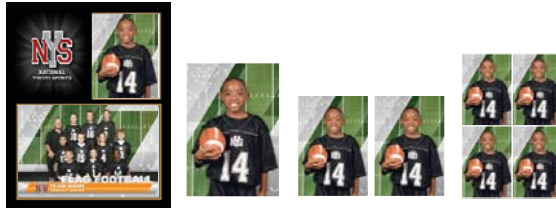

Package C

- 8x10 Cardstock Memory Mate
  Inserted 3x5 Individual Photo
  Inserted 5x7 Team Photo
- 5x7 Individual Photo
- (2) 3x5 Individual Photos
- (4) Individual Wallets