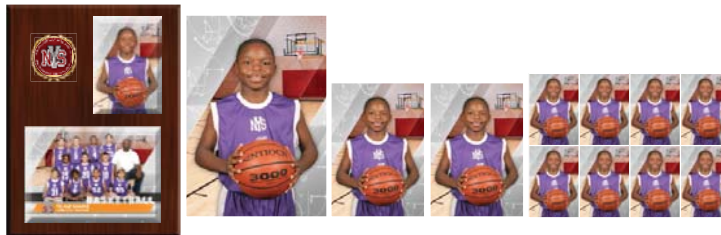

Magazine Cover

Custom to each sport. Personalized with the player's photo, name, and team name. Printed on a glossy 8x10.

Prints starting at \$10 and under
3x5, 5x7, 8x10 and wallet-size.

Package A

- 9x12 Large Wooden Plaque
Inserted 3x5 Individual Photo
Inserted 5x7 Team Photo
- 8x10 Individual Photo
- (2) 5x7 Individual Photos
- (8) Individual Wallets

Package B

- 9x12 Large Wooden Plaque
Inserted 3x5 Individual Photo
Inserted 5x7 Team Photo
- (2) 3x5 Individual Photos
- (8) Individual Wallets

Package C

- 8x10 Cardstock Memory Mate
Inserted 3x5 Individual Photo
Inserted 5x7 Team Photo
- 5x7 Individual Photo
- (2) 3x5 Individual Photos
- (4) Individual Wallets