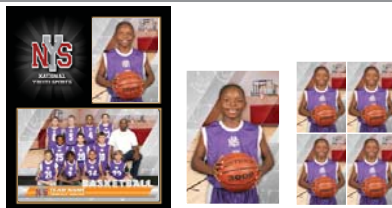

Package B

- 9x12 Large Wooden Plaque
Inserted 3x5 Individual Photo
Inserted 5x7 Team Photo
- (2) 3x5 Individual Photos
- (8) Individual Wallets

Package C

- 8x10 Cardstock Memory Mate
Inserted 3x5 Individual Photo
Inserted 5x7 Team Photo
- 5x7 Individual Photo
- (2) 3x5 Individual Photos
- (4) Individual Wallets

Package D

- 8x10 Cardstock Memory Mate
Inserted 3x5 Individual Photo
Inserted 5x7 Team Photo
- 5x7 Individual Photo
- (4) Individual Wallets

Package E

- 5x7 Team Photo
- 5x7 Individual Photo
- (4) Individual Wallets