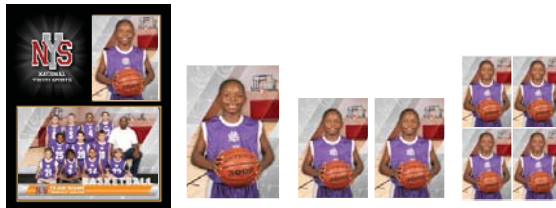

Magazine Cover

Custom to each sport. Personalized with the player's photo, name, and team name. Printed on a glossy 8x10.

Prints starting at \$10 and under
3x5, 5x7, 8x10 and wallet-size.

Package A

- 9x12 Large Wooden Plaque
Inserted 3x5 Individual Photo
Inserted 5x7 Team Photo
- 8x10 Individual Photo
- (2) 5x7 Individual Photos
- (8) Individual Wallets

Package B

- 9x12 Large Wooden Plaque
Inserted 3x5 Individual Photo
Inserted 5x7 Team Photo
- (2) 3x5 Individual Photos
- (8) Individual Wallets

Package C

- 8x10 Cardstock Memory Mate
Inserted 3x5 Individual Photo
Inserted 5x7 Team Photo
- 5x7 Individual Photo
- (2) 3x5 Individual Photos
- (4) Individual Wallets