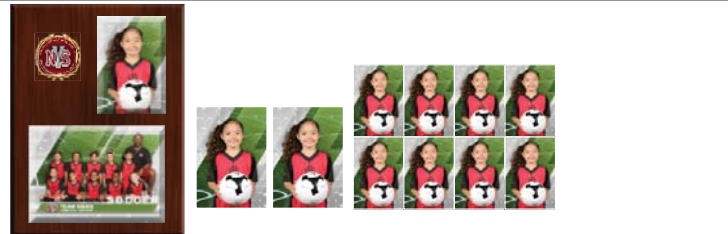

Magazine Cover

Custom to each sport.
Personalized with the
player's photo, name,
and team name.
Printed on a glossy 8x10.

Prints starting at \$10 and under
3x5, 5x7, 8x10 and wallet-size.

Package A

- 9x12 Large Wooden Plaque
Inserted 3x5 Individual Photo
Inserted 5x7 Team Photo
- 8x10 Individual Photo
- (2) 5x7 Individual Photos
- (8) Individual Wallets

Package B

- 9x12 Large Wooden Plaque
Inserted 3x5 Individual Photo
Inserted 5x7 Team Photo
- (2) 3x5 Individual Photos
- (8) Individual Wallets

Package C

- 8x10 Cardstock Memory Mate
Inserted 3x5 Individual Photo
Inserted 5x7 Team Photo
- 5x7 Individual Photo
- (2) 3x5 Individual Photos
- (4) Individual Wallets