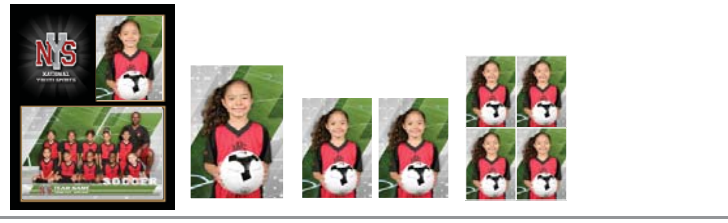

Magazine Cover

Custom to each sport.
Personalized with the
player's photo, name,
and team name.
Printed on a glossy 8x10.

Prints starting at \$10 and under
3x5, 5x7, 8x10 and wallet-size.

Package A

- 9x12 Large Wooden Plaque
Inserted 3x5 Individual Photo
Inserted 5x7 Team Photo
- 8x10 Individual Photo
- (2) 5x7 Individual Photos
- (8) Individual Wallets

Package B

- 9x12 Large Wooden Plaque
Inserted 3x5 Individual Photo
Inserted 5x7 Team Photo
- (2) 3x5 Individual Photos
- (8) Individual Wallets

Package C

- 8x10 Cardstock Memory Mate
Inserted 3x5 Individual Photo
Inserted 5x7 Team Photo
- 5x7 Individual Photo
- (2) 3x5 Individual Photos
- (4) Individual Wallets