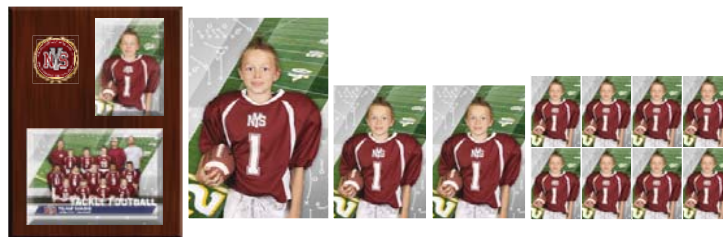

Package A

- 9x12 Large Wooden Plaque
  Inserted 3x5 Individual Photo
  Inserted 5x7 Team Photo
- 8x10 Individual Photo
- (2) 5x7 Individual Photos
- (8) Individual Wallets